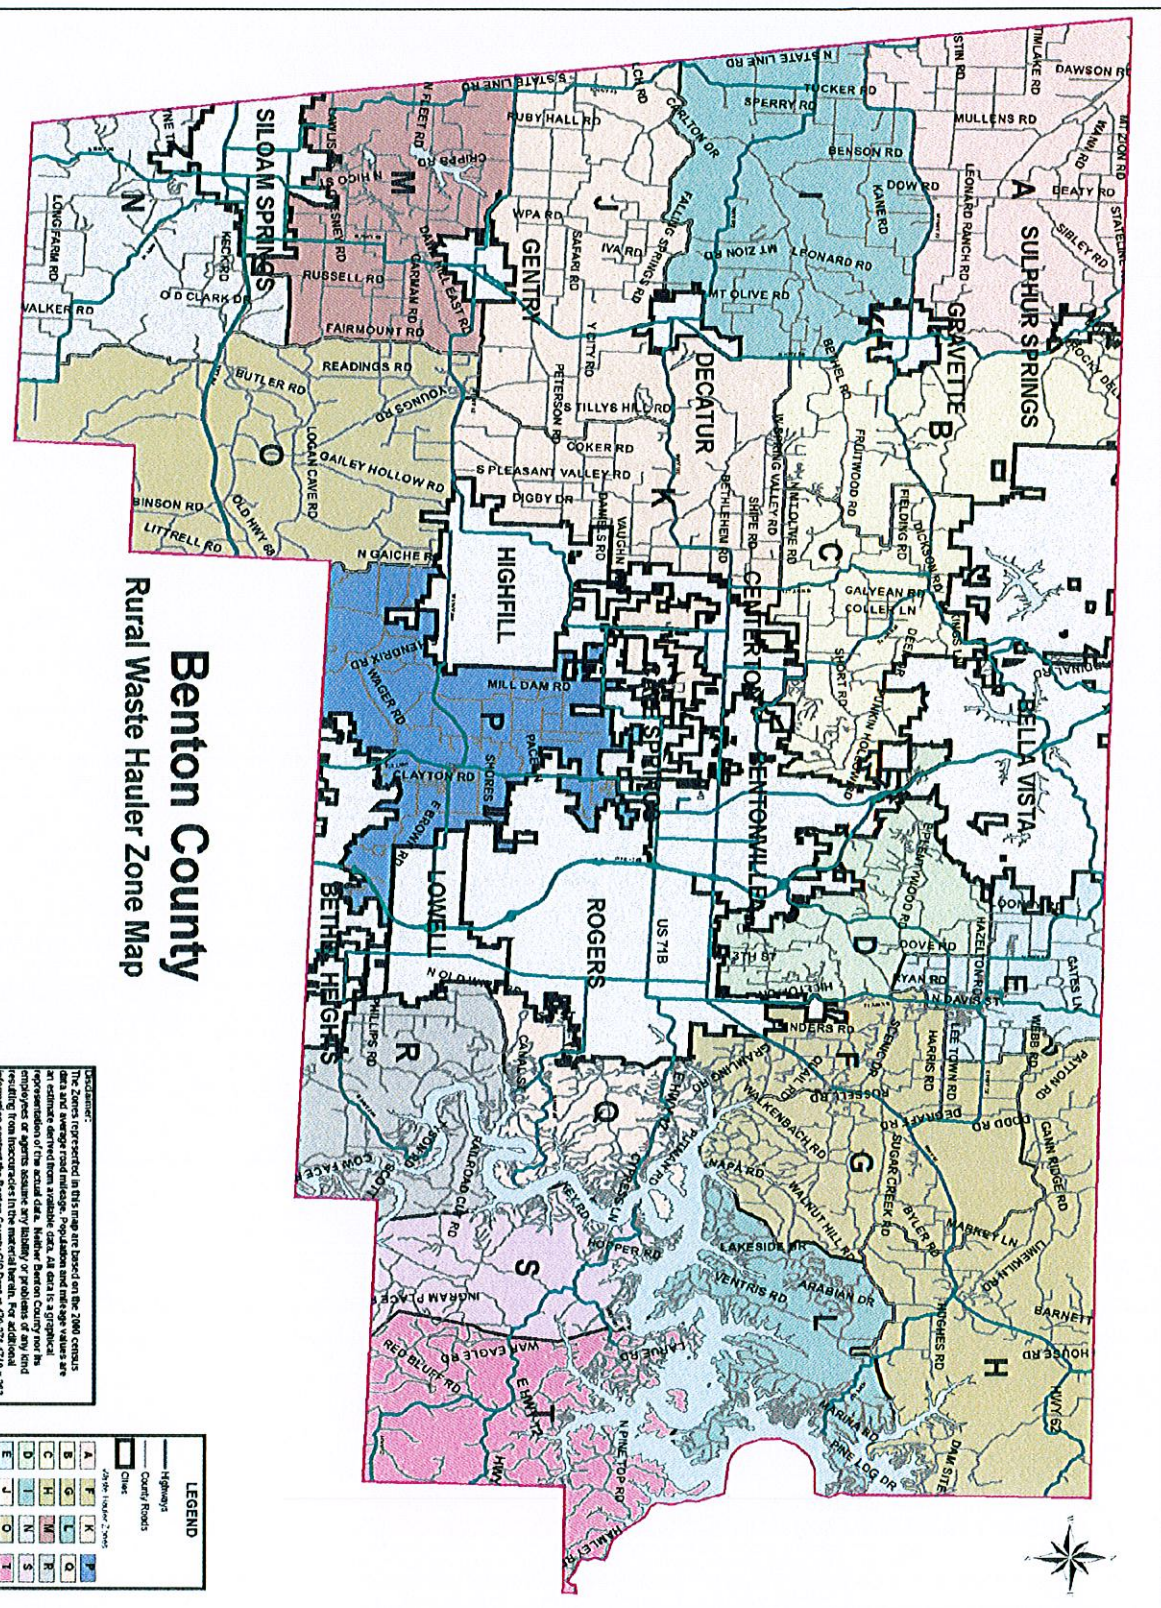

2012 LICENSED WASTE HAULERS FOR BENTON COUNTY

LOCATE YOUR SERVICE ZONE ON THE MAP BELOW. Contact the waste haulers shown on the Zone list on the attached page for your zone to obtain pricing and service options. Haulers are required to be licensed by the Benton County Solid Waste District (BCSWD) and to conform to certain regulations established by the District. If you have a question regarding the regulations or a complaint regarding a waste hauler, please contact BCSWD at (479) 795-0751 or visit us at our office at 5702 Brookside, Bentonville, AR 72712.

Benton County
Rural Waste Hauler Zone Map

LEGEND	
	Highways
	County Roads
	City
	Zone A
	Zone B
	Zone C
	Zone D
	Zone E
	Zone F
	Zone G
	Zone H
	Zone I
	Zone J
	Zone K
	Zone L
	Zone M
	Zone N
	Zone O
	Zone P
	Zone Q
	Zone R
	Zone S
	Zone T

September 22, 2005